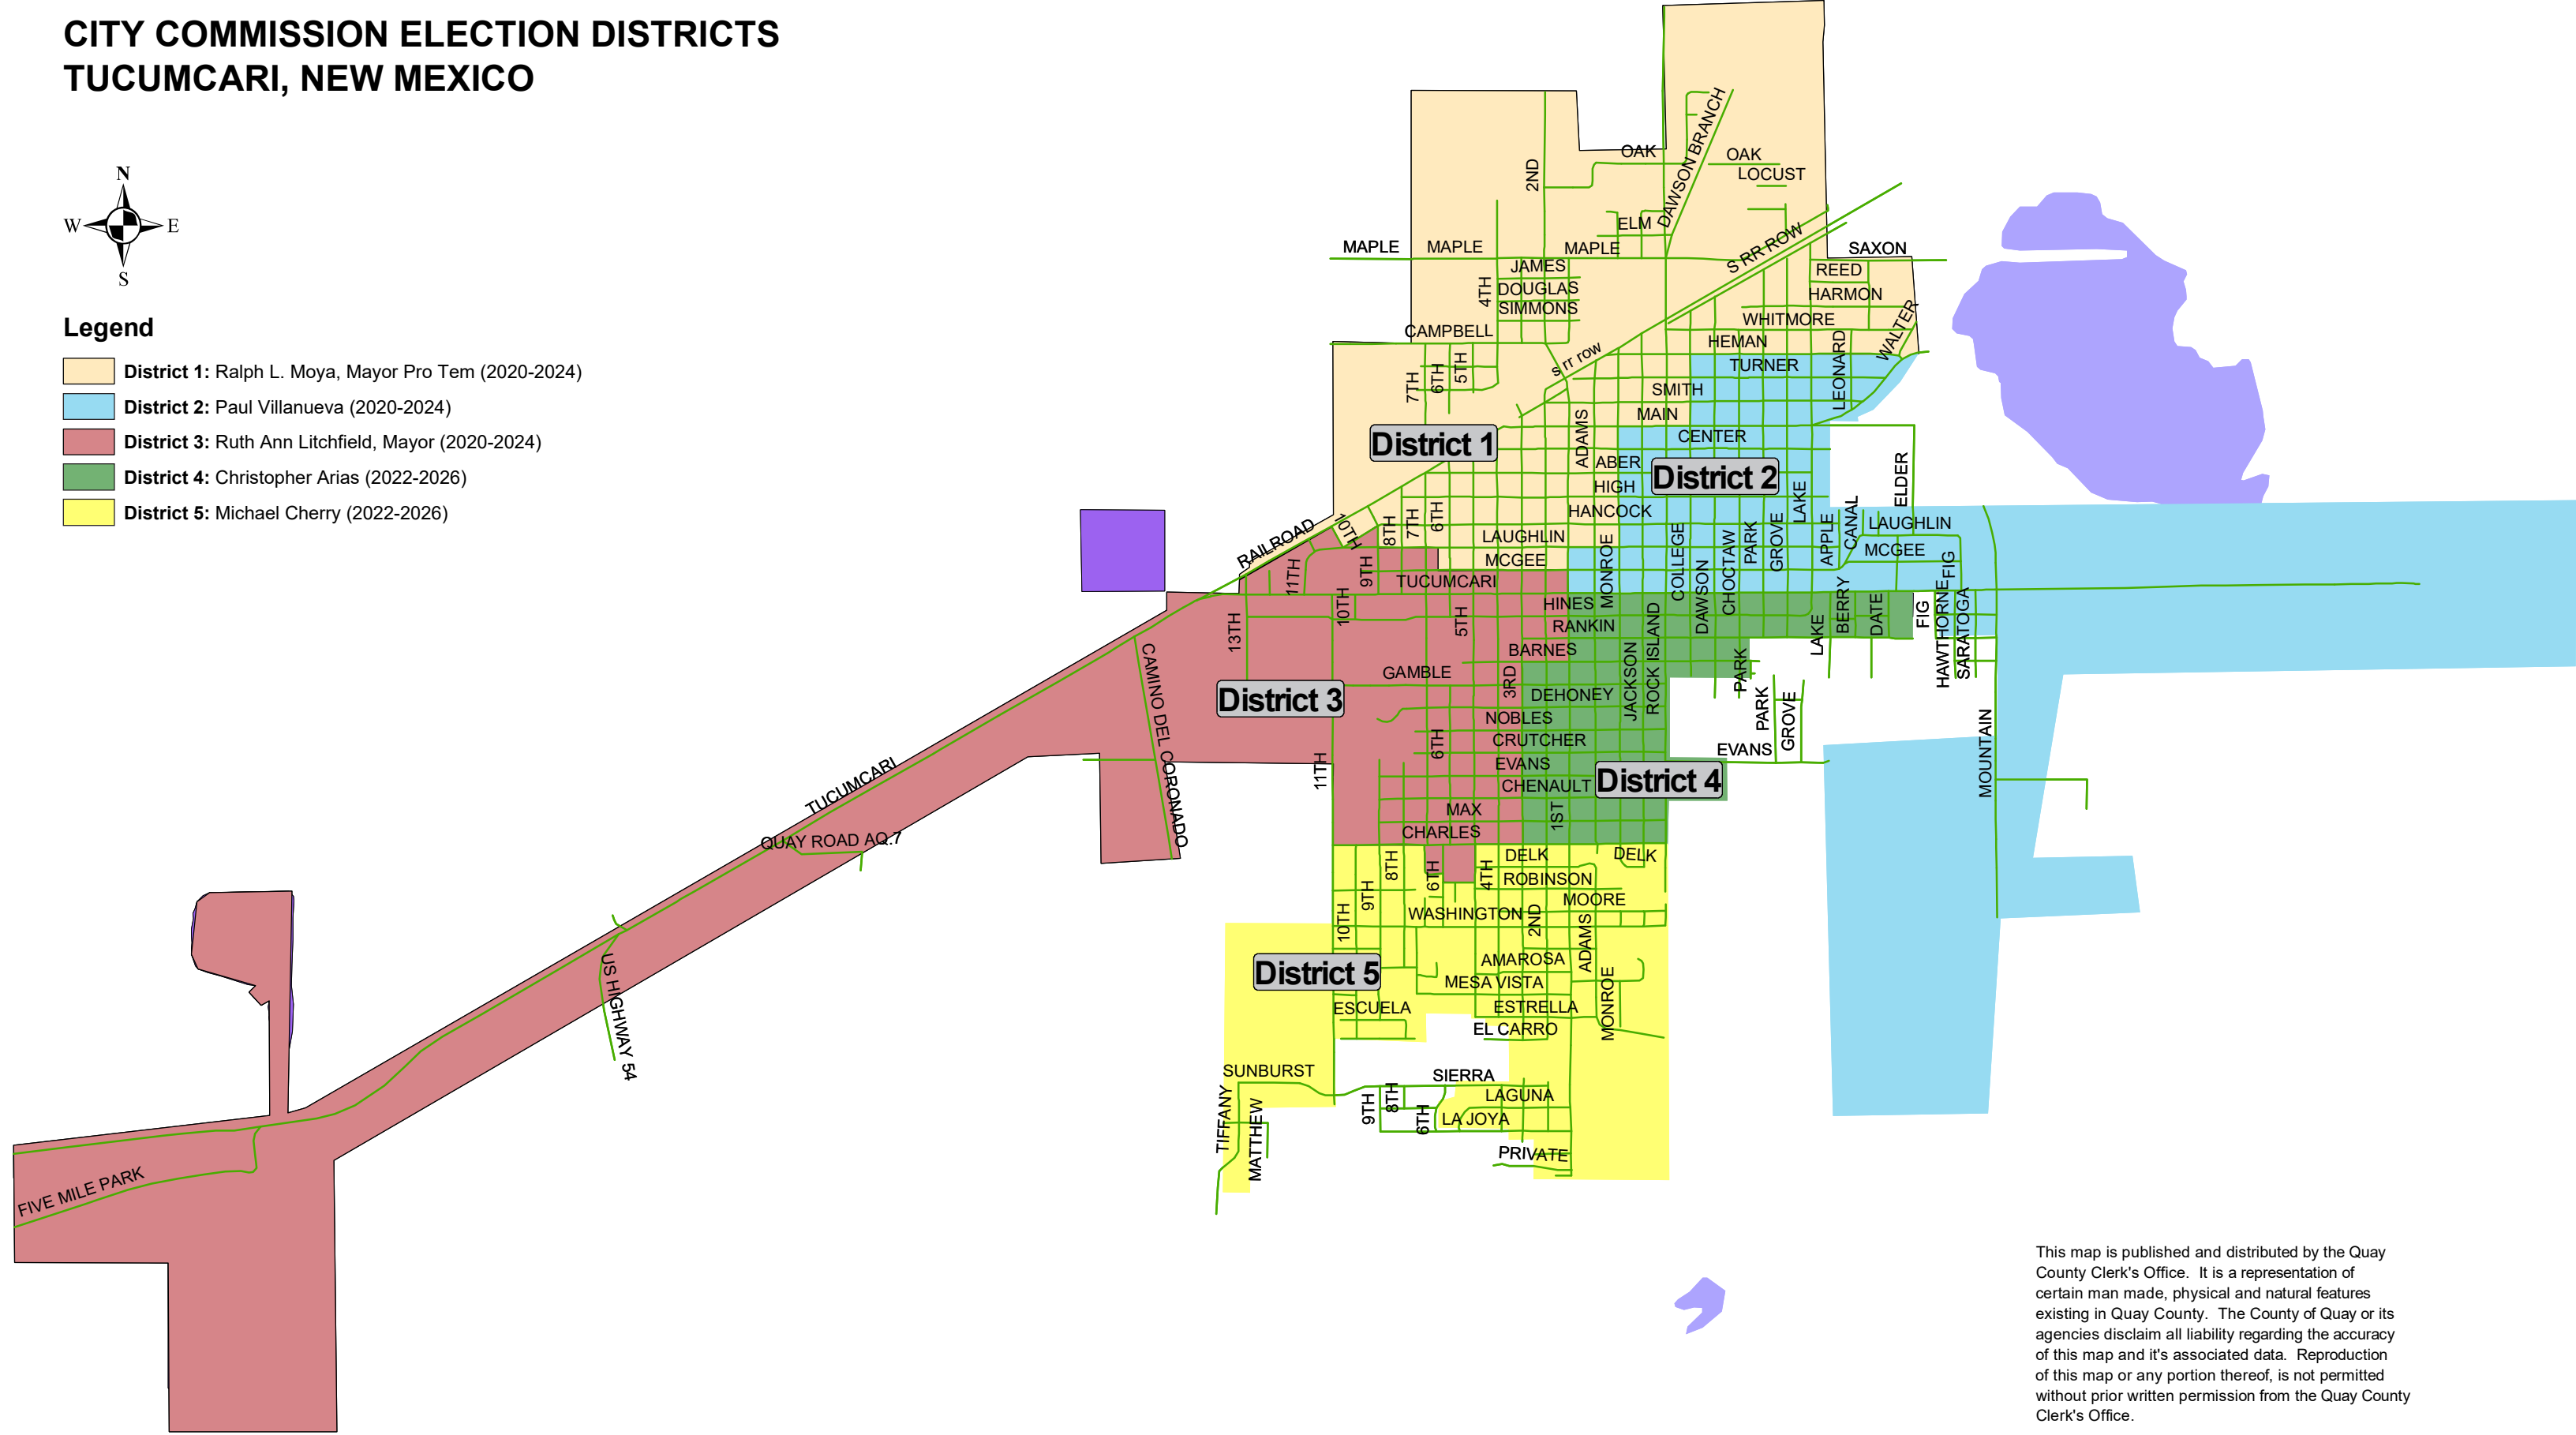

CITY COMMISSION ELECTION DISTRICTS TUCUMCARI, NEW MEXICO

Legend

- District 1: Ralph L. Moya, Mayor Pro Tem (2020-2024)
- District 2: Paul Villanueva (2020-2024)
- District 3: Ruth Ann Litchfield, Mayor (2020-2024)
- District 4: Christopher Arias (2022-2026)
- District 5: Michael Cherry (2022-2026)

This map is published and distributed by the Quay County Clerk's Office. It is a representation of certain man made, physical and natural features existing in Quay County. The County of Quay or its agencies disclaim all liability regarding the accuracy of this map and it's associated data. Reproduction of this map or any portion thereof, is not permitted without prior written permission from the Quay County Clerk's Office.